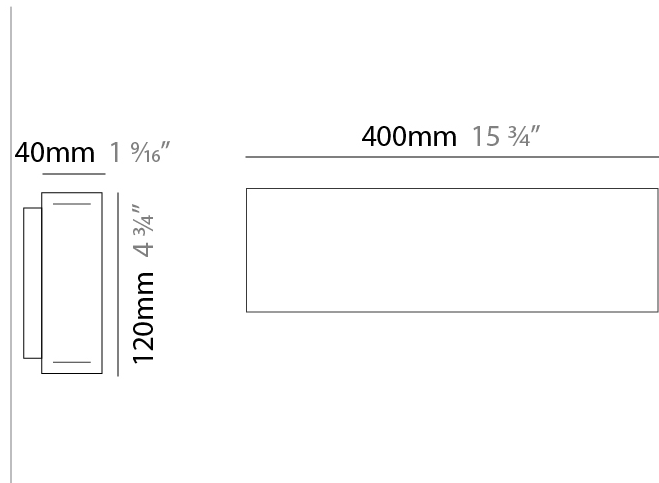

LED120 SURFACE

D73028-

base number   Color   Finish
Temperature   Options

1. To build a product code in our configurator select the specify button on the base model # product page
2. To build a manual product code on this datasheet choose from the options listed below in blue font and add the suffix to the base model #

GENERAL

Series: Woodlin
Subseries: LED120
Brand: Tunto
Division: Design
Mounting Type: Surface
Mounting Location: Wall
Subcategory: Profile

PHYSICAL

Shape: Rectangle
Length (mm): 400
Length (in): 15 3/4
Width (mm): 40
Width (in): 1 9/16
Height (mm): 120
Height (in): 4 3/4
Extension (mm): 40
Extension (in): 1 9/16
Light Distribution: Direct / Indirect
Diffuser: Opal
Fixture Finish: WAL / ASH / OAK / BLK / WHI
Fixture Material: Wood

ELECTRICAL

Lamp Type: LED
Input Wattage (W): 16
Total Output Wattage (W): 12.6
Dimming: Tri-Mode (Non-Dimming and Phase Dimming (120Vac only) and 0-10V Dimming)
Driver Included: Yes
Driver Location: Remote
Driver Type: Constant Current - Universal
Driver Class: Class 2
Housing: ENCP3
Input Voltage (V): 120 - 277
Constant Current (MA): 700

LED

Color Temperature (°K): 2700 / 3000 / 4000
Max. Delivered Lumen (lm): 800
CRI: >93 CRI
Lamp Life (hrs): 50000

OPTICAL

RATINGS AND CERTIFICATIONS

Certified By: Certified for North American Standards
IP rating: IP20

PROJECT _____
TYPE _____
SPECIFIER _____
QUANTITY _____
DATE _____